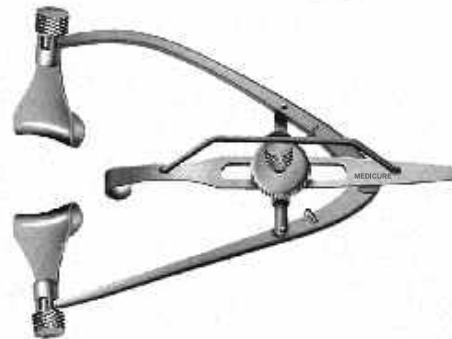

Speculums

Barraquer
Wire Speculum
MI-1107 adult
MI-1110 child
MI-1113 infant

Kratz-Barraquer Wire Speculum
with open blades for unobstructed
access to the cataract incision
MI-1116 small
MI-1119 large

Barraquer Wire Speculum
with solid blades
MI-1122
MI-1125

Medicure Wire Speculum
adjustable spread less pressure
MI-1128 soft wire
MI-1131 hard wire

Medicure Wire Speculum
adjustable spread right / left
MI- 1131 A

Cook Speculum solid blade
adjustable spread with lock, also
lasik
MI- 1134

Guyton-Park Eye Speculum
with vertical suture posts and
canthus hook
MI- 1137

Speculums

Clark Speculum, clark
MI-1140

Speculum adjustable spread for phaco/lasik, overall size 82mm
MI-1143

Sauer Lid Speculum for infants
MI-1146

Infants wire speculum
MI-1149

Lancaster Speculum, solid blades
MI- 1152

Temporal Nasal Speculum,
adjustable spread Fenestrated open
blades
MI- 1155

Temporal Nasal Speculum,
adjustable spread solid blades
MI- 1158