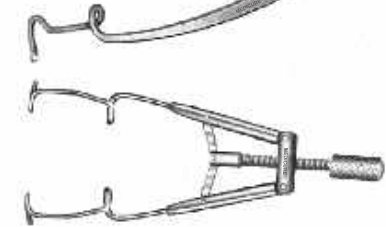

Speculums

Barraquer
Wire Speculum
MI-1107 adult
MI-1110 child
MI-1113 infant

Kratz-Barraquer Wire Speculum
with open blades for unobstructed
access to the cataract incision
MI-1116 small
MI-1119 large

Barraquer Wire Speculum
with solid blades
MI-1122
MI-1125

Medicure Wire Speculum
adjustable spread less pressure
MI-1128 soft wire
MI-1131 hard wire

Medicure Wire Speculum
adjustable spread right / left
MI- 1131 A

Cook Speculum solid blade
adjustable spread with lock, also
lasik
MI- 1134

Guyton-Park Eye Speculum
with vertical suture posts and
canthus hook
MI- 1137

Speculums

Clark Speculum, clark
MI-1140

Speculum adjustable spread for phaco/lasik, overall size 82mm
MI-1143

Sauer Lid Speculum for infants
MI-1146

Infants wire speculum
MI-1149

Lancaster Speculum, solid blades
MI- 1152

Temporal Nasal Speculum,
adjustable spread Fenestrated open
blades
MI- 1155

Temporal Nasal Speculum,
adjustable spread solid blades
MI- 1158