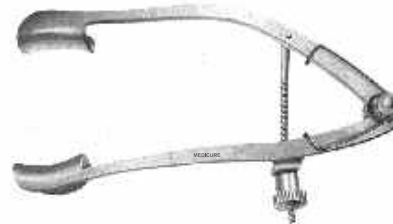

Medicure Wire Speculum
adjustable spread less pressure
MI-1128 soft wire
MI-1131 hard wire

Medicure Wire Speculum
adjustable spread right / left
MI- 1131 A

Cook Speculum solid blade
adjustable spread with lock, also
lasik
MI- 1134

Guyton-Park Eye Speculum
with vertical suture posts and
canthus hook
MI- 1137

Speculums

Clark Speculum, clark
MI-1140

Speculum adjustable spread for phaco/lasik, overall size 82mm
MI-1143

Sauer Lid Speculum for infants
MI-1146

Infants wire speculum
MI-1149

Lancaster Speculum, solid blades
MI- 1152

Temporal Nasal Speculum,
adjustable spread Fenestrated open
blades
MI- 1155

Temporal Nasal Speculum,
adjustable spread solid blades
MI- 1158