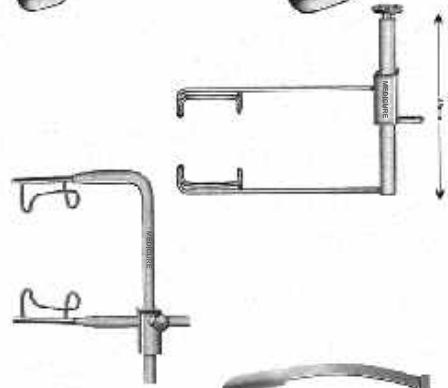

Speculums

Barraquer
Wire Speculum
MI-1107 adult
MI-1110 child
MI-1113 infant

Kratz-Barraquer Wire Speculum
with open blades for unobstructed
access to the cataract incision
MI-1116 small
MI-1119 large

Barraquer Wire Speculum
with solid blades
MI-1122
MI-1125

Medicure Wire Speculum
adjustable spread less pressure
MI-1128 soft wire
MI-1131 hard wire

Medicure Wire Speculum
adjustable spread right / left
MI- 1131 A

Cook Speculum solid blade
adjustable spread with lock, also
lasik
MI- 1134

Guyton-Park Eye Speculum
with vertical suture posts and
canthus hook
MI- 1137

Speculums

Clark Speculum, clark
MI-1140

Speculum adjustable spread for phaco/lasik, overall size 82mm
MI-1143

Sauer Lid Speculum for infants
MI-1146

Infants wire speculum
MI-1149

Lancaster Speculum, solid blades
MI- 1152

Temporal Nasal Speculum,
adjustable spread Fenestrated open
blades
MI- 1155

Temporal Nasal Speculum,
adjustable spread solid blades
MI- 1158