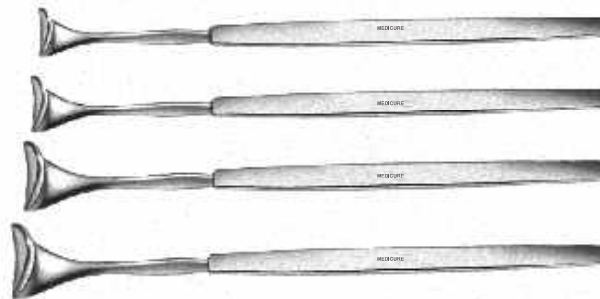

Scleral Depressor / Retractors

Scleral Depressor with
thimble
MI-1161

Scleral Depressor
double ended
MI-1164

Localizer & Scleral depressor
for fixation & rotation
MI-1167

Sheet Glide Intraocular lens
glide
MI-1170

Jaffe wire lid retractor may be
clamped to surgical drape
with suture or elastic band
MI- 1173

Stallard ptosis plate
MI- 1176

Desmarres Lid Retractor,
solid blade size-1,2,3 & 4
overall size 148mm
MI- 1179