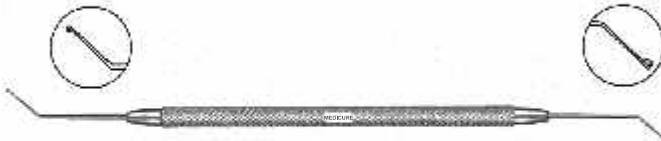

Manipulators

Jaffe-Beachert
Lens Nucleus rotator,
angled
MI-1293

Clayman Nucleus rotator
V-notched tip
MI-1296

Lester no hole IOL
manipulator
MI-1299

Drysdale Nucleus
manipulator paddle
shaped tip
MI-1302

Medicure Sinsky hook
cum push-pull ball
manipulator double ended
overall size 143mm
M-1305

Medicure Sinsky hook
cum micro spatula double
ended
M-1308

Medicure Sinsky hook
cum chopper blunt / sharp
double ended, overall size
140mm
MI-1311

Hunkeler hemi-ball angled
shaft for dialing lenses
without holes
MI-1314

Fenzl lens manipulator "T"
shaped, angled with
0.2mm blunt tip, overall
size 120mm
MI-1317