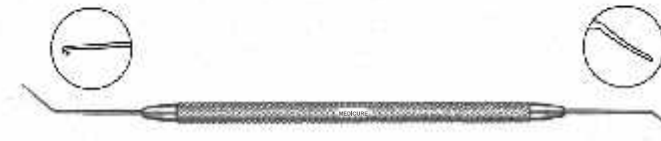

Manipulators

Jaffe-Beachert
Lens Nucleus rotator,
angled
MI-1293

Clayman Nucleus rotator
V-notched tip
MI-1296

Lester no hole IOL
manipulator
MI-1299

Drysdale Nucleus
manipulator paddle
shaped tip
MI-1302

Medicure Sinsky hook
cum push-pull ball
manipulator double ended
overall size 143mm
M-1305

Medicure Sinsky hook
cum micro spatula double
ended
M-1308

Medicure Sinsky hook
cum chopper blunt / sharp
double ended, overall size
140mm
MI-1311

Hunkeler hemi-ball angled
shaft for dialing lenses
without holes
MI-1314

Fenzl lens manipulator "T"
shaped, angled with
0.2mm blunt tip, overall
size 120mm
MI-1317