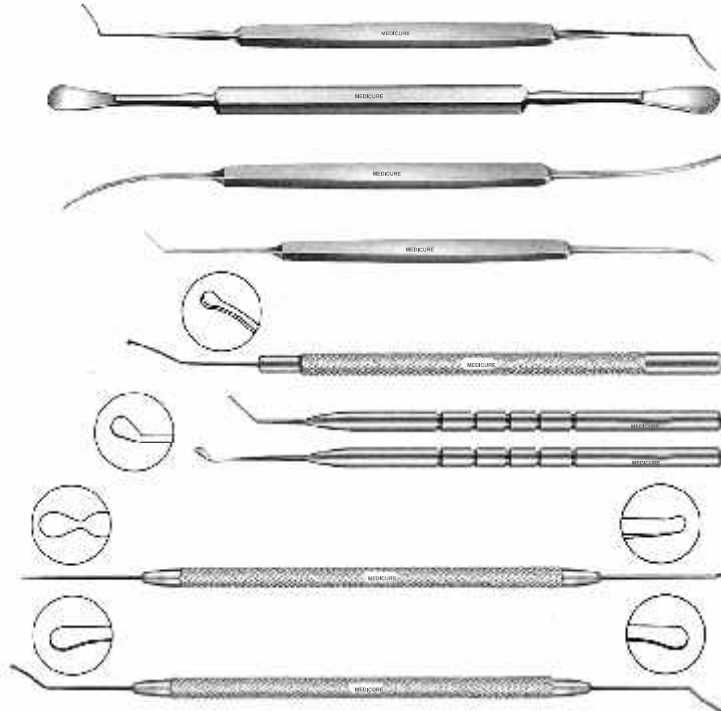

## Spoon / Spatula / Repositor

Castroviejo cyclodialysis spatula  
flat double ended  
**MI-1362**

Lens spatula double ended  
overall size 155mm  
**MI-1365**

Medicure Iris repositor double  
ended overall size 145mm  
**MI-1368**

Medicure Repositor curved/angled  
double ended, overall size 132mm  
**MI-1371**

Medicure Nucleus spatula for  
manipulating, rotating and  
cracking the nucleus during phaco  
**M-1374**

Lasik spatula single ended  
**M-1377**

## Knives

Barraquer  
Cataract knife in sliding case  
**MI-1386**

Zieglers  
Knife needle 1,5 cutting edge  
**MI-1389 in sliding case**  
**MI-1392 without sliding case**

Paufique Graft knife angled tip,  
curved cutting edge for  
keratoplasty  
**MI-1395**

Tooks Corneal knife, straight  
blade with curved cutting edge  
**MI-1398**

Gill Corneal knife,  
curved cutting edge  
**M-1401**

Barraquer keratoplasty knife  
sharp pear shaped for lameller  
dissection  
**M-1404**