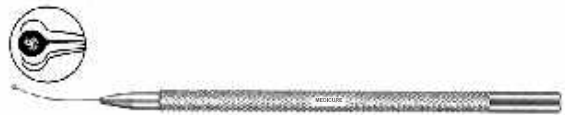

Curettes Polisher

Meyerhoefer
Chalazion curette
size 1 / 2 / 3 & 4
MI-1260

Nightingale capsule polishing
curette 1.75mm dia open ring with
semi sharp edge
MI-1263 posterior
MI-1266 anterior

Anis Capsule Formix Scrubber
gently curved flexible shank with
sand blasted ball shaped tip
MI-1269

IOL Hooks

Jaffe-Knolle
Iris Hook, small angled
MI-1272 angled
MI-1275 straight

Sinsky
Lens manipulating hook
blunt tip
MI-1278 angled
MI-1281 straight

Kuglen Iris hook and lens
manipulator push-pull
model
MI-1284 angled
MI-1287 straight

Hirschman
Lens spatula 0.5mm
wide with small notches
for manipulating IOL's
MI-1290