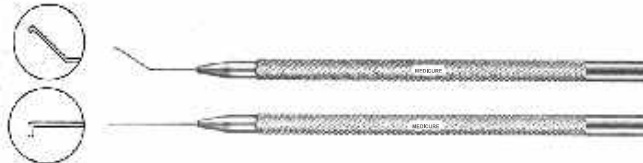

Curettes Polisher

Meyerhoefer
Chalazion curette
size 1 / 2 / 3 & 4
MI-1260

Nightingale capsule polishing
curette 1.75mm dia open ring with
semi sharp edge
MI-1263 posterior
MI-1266 anterior

Anis Capsule Formix Scrubber
gently curved flexible shank with
sand blasted ball shaped tip
MI-1269

IOL Hooks

Jaffe-Knolle
Iris Hook, small angled
MI-1272 angled
MI-1275 straight

Sinsky
Lens manipulating hook
blunt tip
MI-1278 angled
MI-1281 straight

Kuglen Iris hook and lens
manipulator push-pull
model
MI-1284 angled
MI-1287 straight

Hirschman
Lens spatula 0.5mm
wide with small notches
for manipulating IOL's
MI-1290