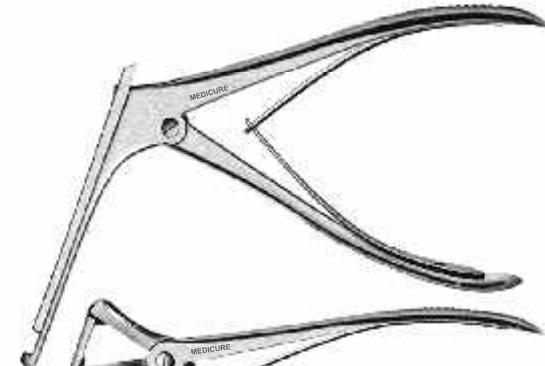

Blade Breakers / Dissectors

Swiss midel blade breaker and holder small / big
MI-1443

Barraquer blade breaker and holder
MI-1446

Blade cutter, 1/2 size
MI-1449

Dastoor lacrimal sac dissector double ended with sharp gauge and blunt dissector overall size 135mm
MI-1452

Lang lacrimal sac dissector double ended with sharp dissector and curette
M-1460

Bone Punch / Nibblers

Kerrison bone punch 85mm sheft size 1.5mm, 2.0mm, 3.0mm & 4.0mm
MI-1458

Citeli bone nibbling rongeur 80mm sheft
MI-1461

Hajeks bone nibbling rongeur 105mm sheft
MI-1464 upward cutting
MI-1467 downward cutting